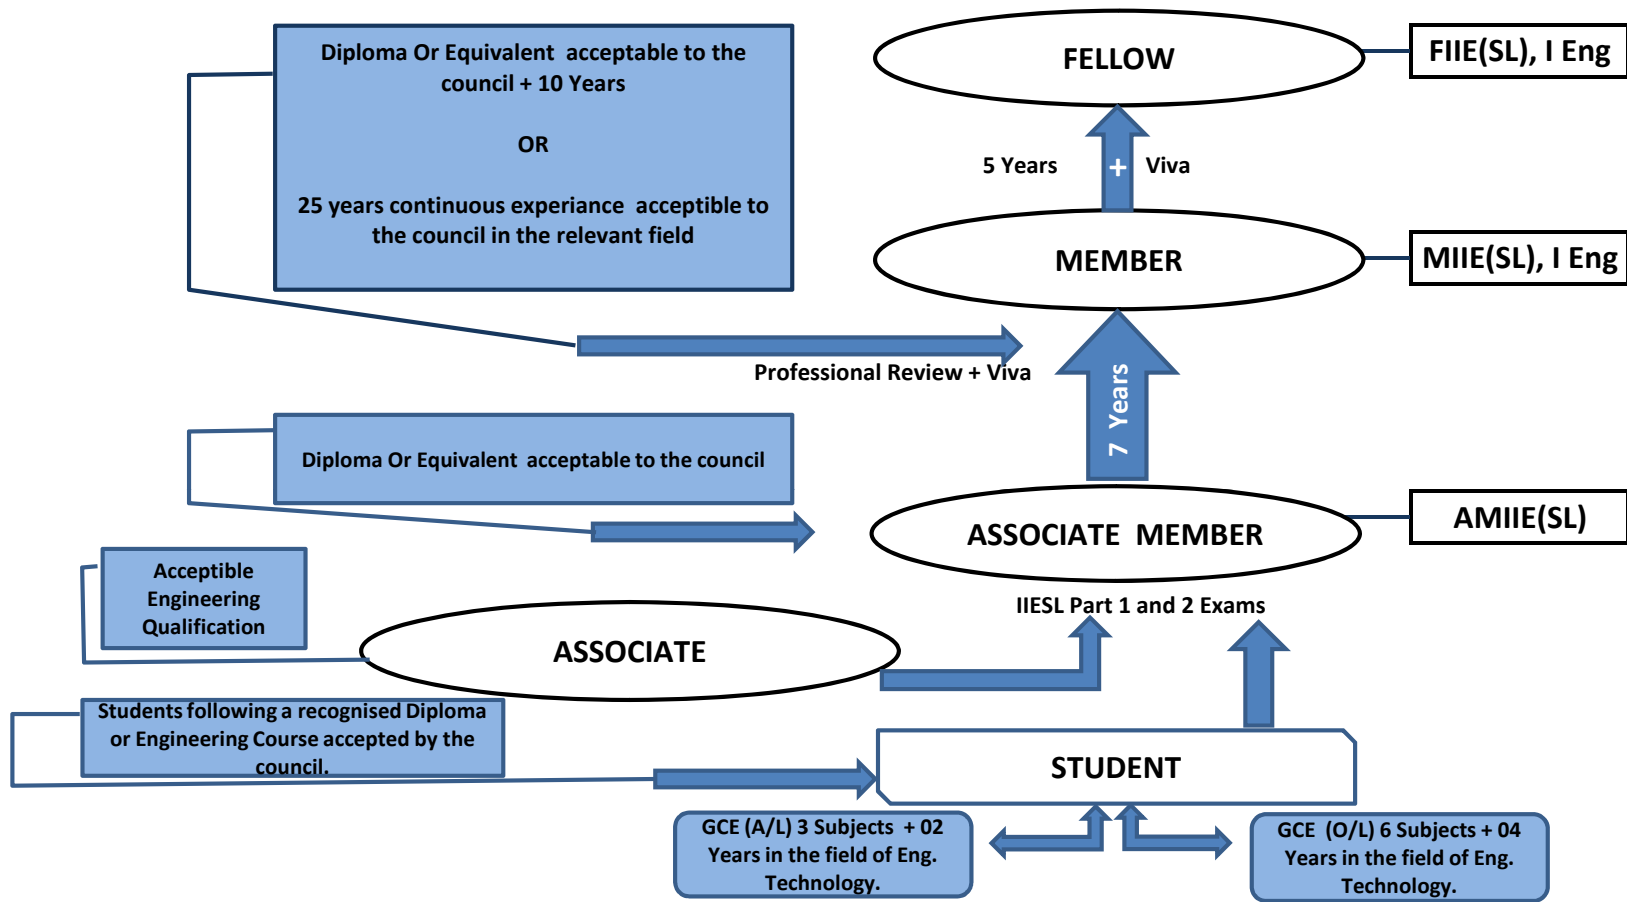

IIESL Membership Routes

Note:

- * Any other higher qualifications and reasonable experience acceptable to the Council shall be considered for Member and Associate Member classes.
- * Those who have rendered valuable service to the Engineering profession shall be absorbed as Companions.
- * Contact IIESL Secretariat for any other information/clarification

Diploma courses approved by the Council of IIESL at present

- * Junior Technical Officers Course (JTO)
- * National Diploma in Technology (NDT)
- * Higher National Diploma in Engineering (HNDE)
- * National Diploma in Engineering Science (NDES)
- * Diploma in Technology of the Open University
- * City & Guilds Full Tech. Certificate